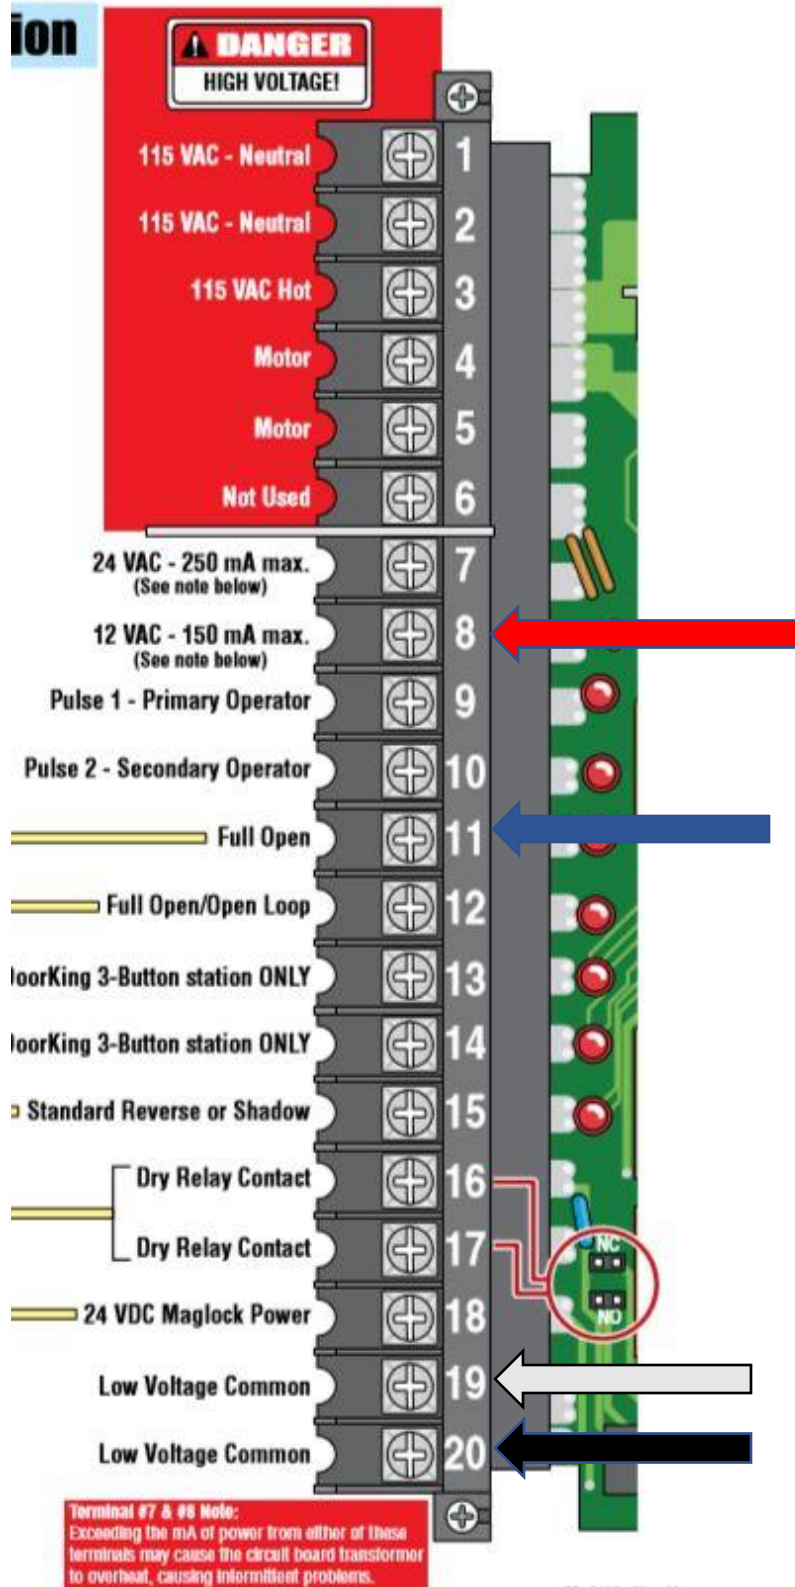

# 4 - WIRING

ion

6050-065-N-5-18

Red wire can be used on either terminal 7 or 8.

Blue wire to terminal 11.

White and Black can be used on the same terminal if needed.