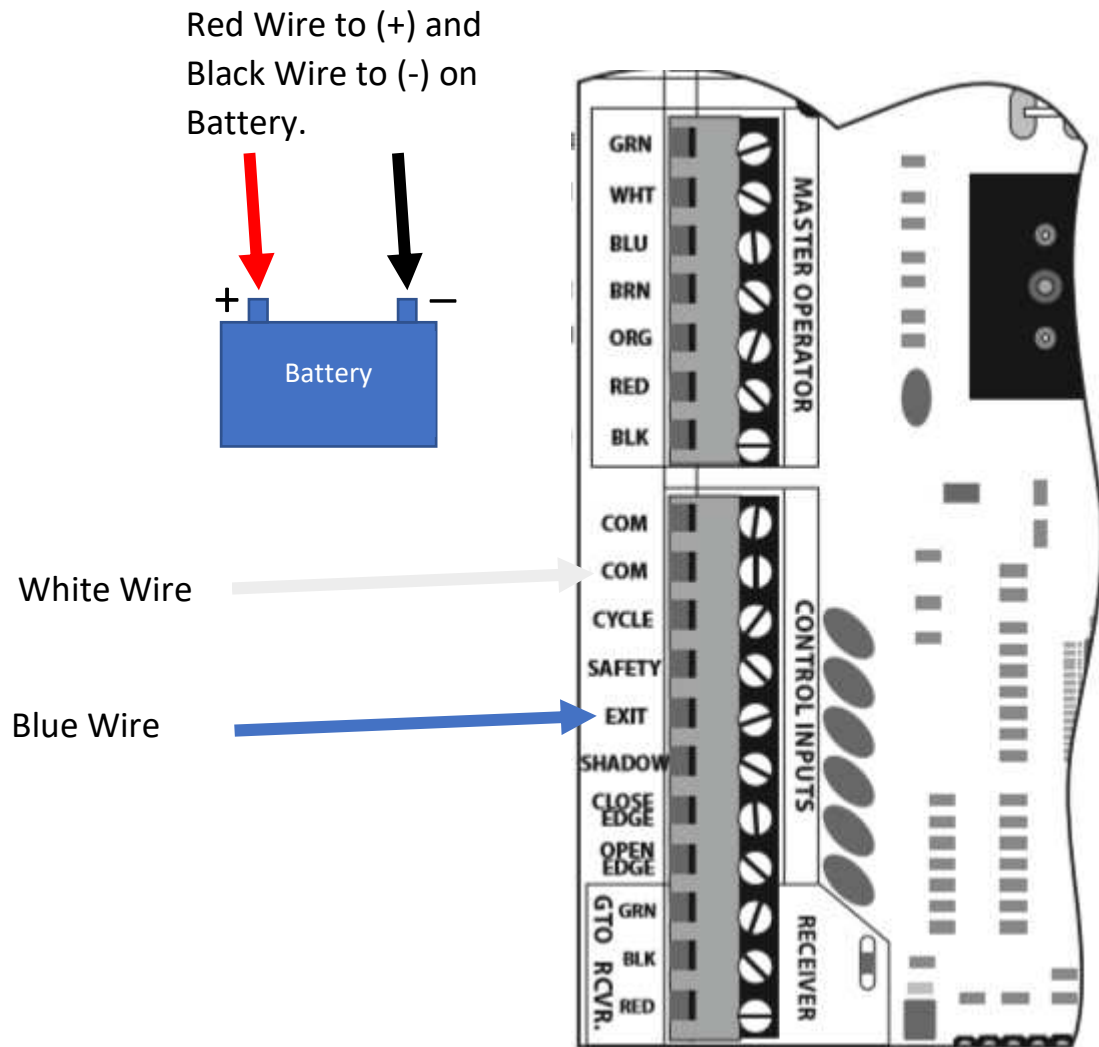

# Linear Pro 3000XLS Gate Opener Exit Wand Instructions:

Connect the Cartell CP-4 gate opener to the Linear Pro 3000XLS as follows:

White Wire to "COM" and Blue Wire to "EXIT", the Yellow wire is not used.