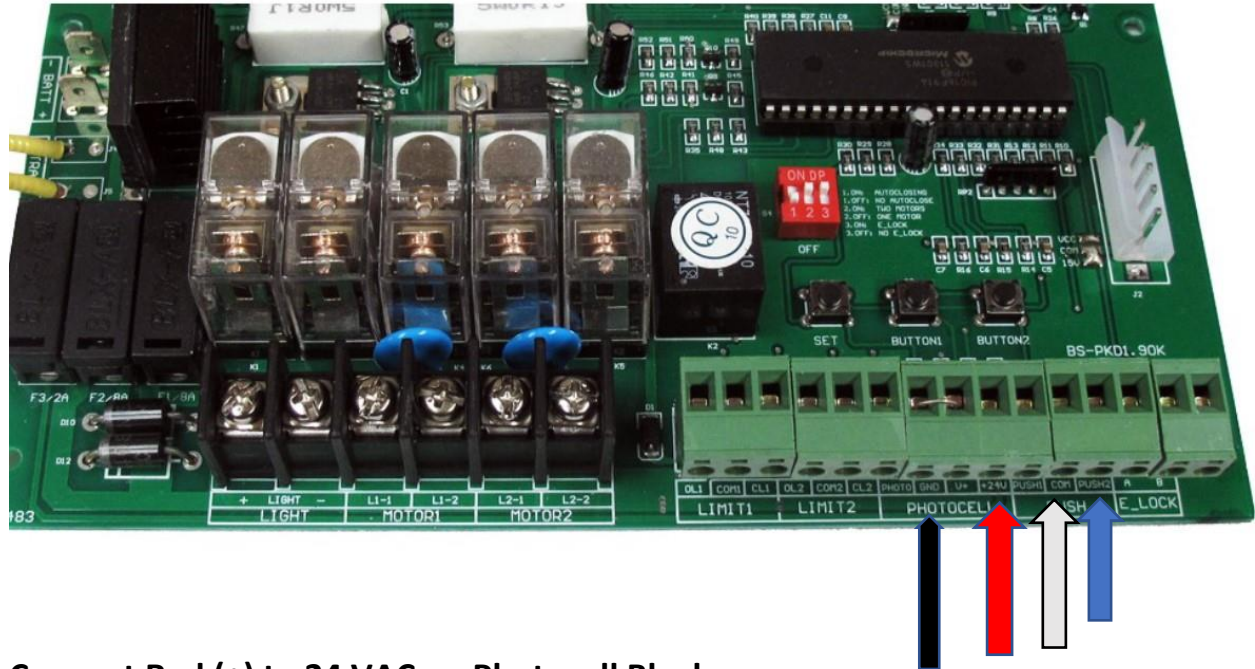

CP-4 to Estate Swing 1600

Connect Red (+) to 24 VAC on Photocell Block.

Connect Black (-) to Ground (GND) on Photocell Block.

Connect Blue Wire to PUSH 2 on PUSH Block

Connect White Wire to Common (COM) on PUSH Block.

Yellow Wire is not used.