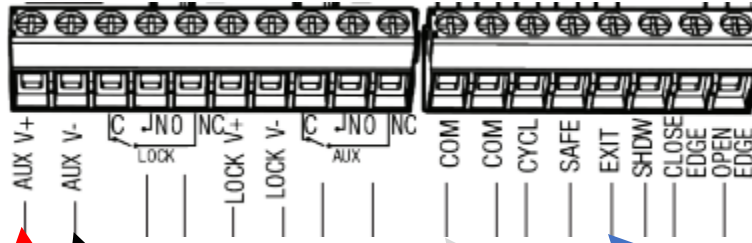

CP-4 to a Mighty Mule 571 (MM571)

Terminal Block in the MM571

Yellow wire is not used with this gate.