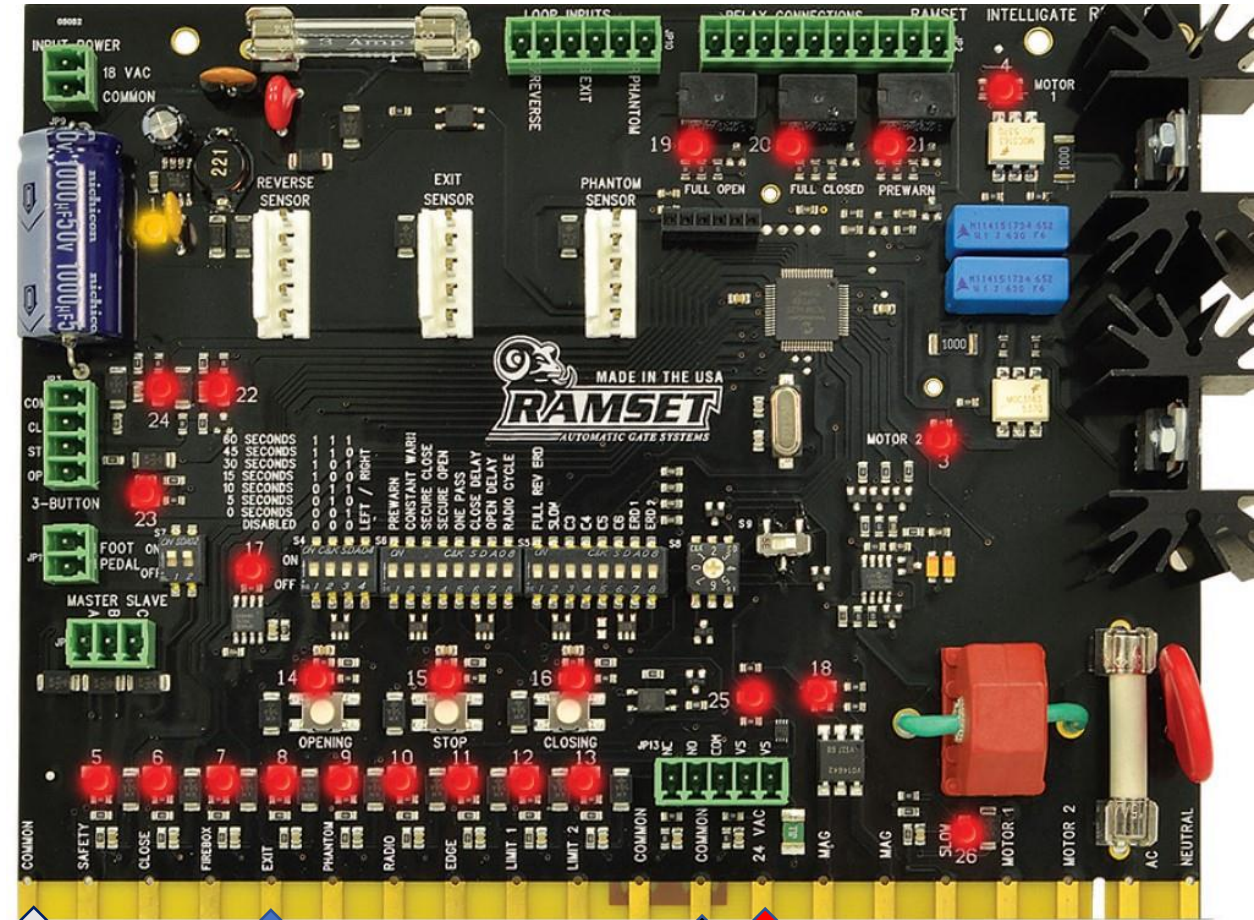

CP-4 to RAMSET 100/1000/5500

Red to 24 VAC
 Black to Common
 White to Relay Common
 Blue to Exit

Green & Black to Power.
 White & Blue are the relay closure.

Yellow is not used.

Additional information from manual.