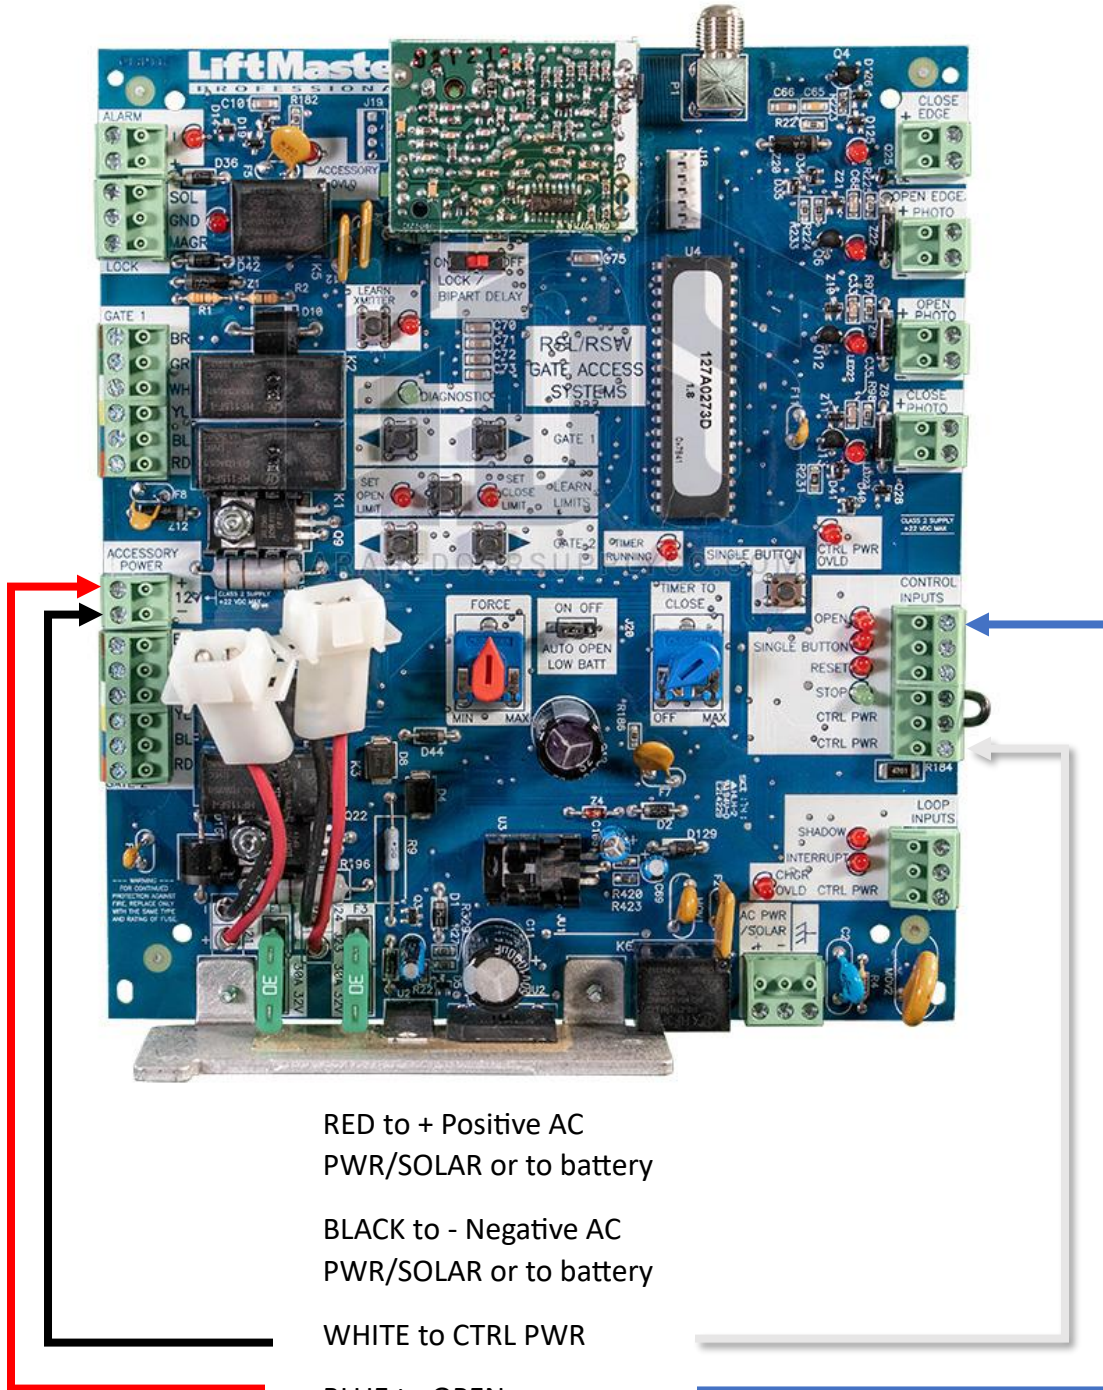

**CP4 to LA400 Older Model, RSW12U/V Older Model,
LA412s, RSL12VH, GA400/420D**

RED to + Positive AC
PWR/SOLAR or to battery

BLACK to - Negative AC
PWR/SOLAR or to battery

WHITE to CTRL PWR

BLUE to OPEN

YELLOW is not used