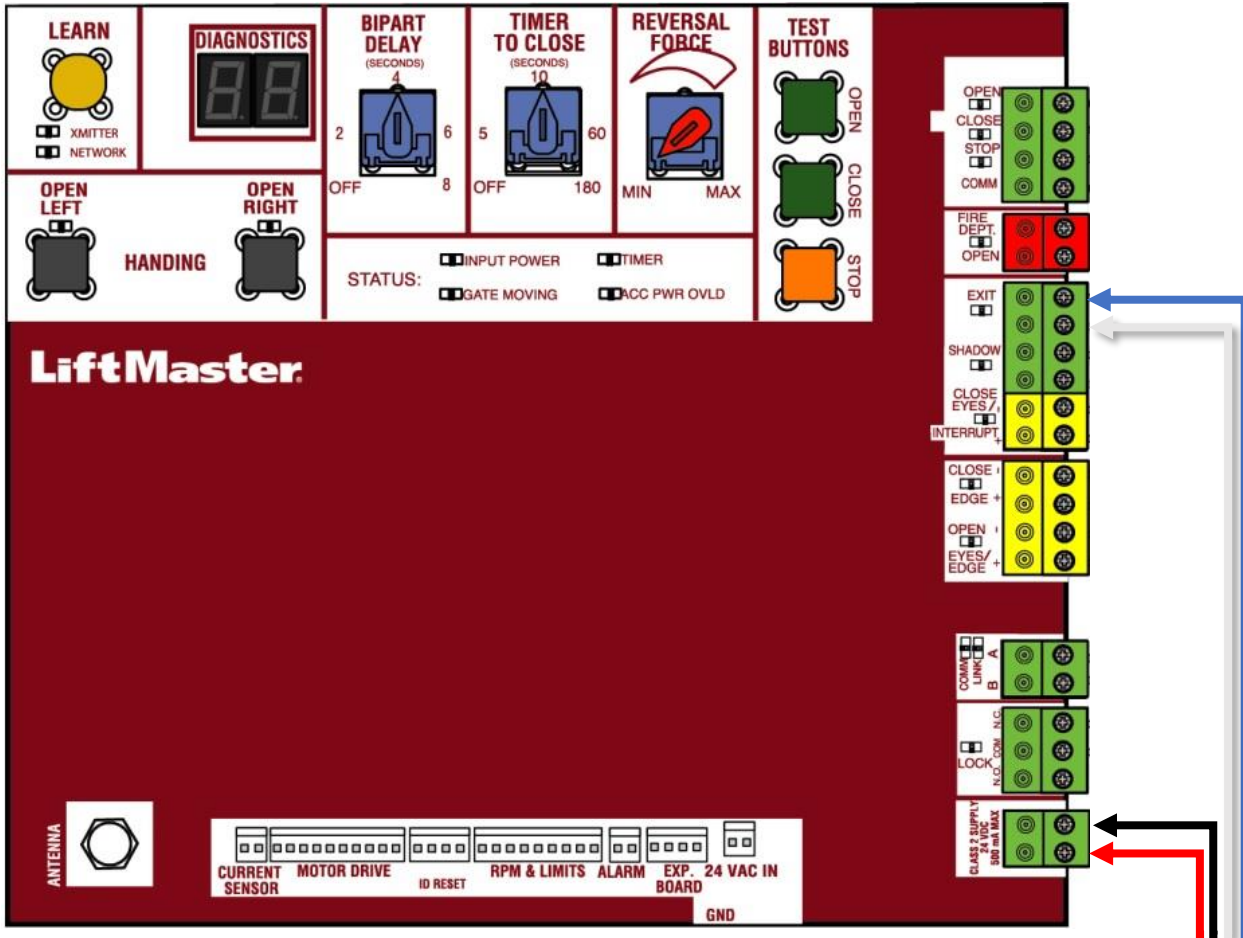

# CP4 to Lift Master Elite SL3000UL, CSW200U (2018), SL585, SL595

Blue to Exit  
 White to Exit  
 Black to Accessory Power -  
 Red to Accessory Power +  
 Yellow is not used